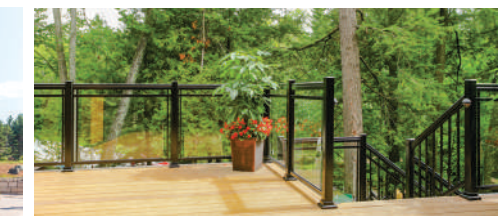

Topless Glass Railing

Preserve your views with the premier Glass Railing System on the market! Sunspace Sunrooms is a company dedicated to offering consumers low-maintenance solutions to any railing application; stylish, safe and virtually maintenance free, Sunspace Contemporary (Topless) Glass Railings are available with a variety of options, colors and are custom built to suit your home, cottage, commercial location, Deck or Sunroom Addition.

With 10mm Tempered Safety Glass suitable for use indoors and out, these railings provide you with safety, elegance and a completely unobstructed view.