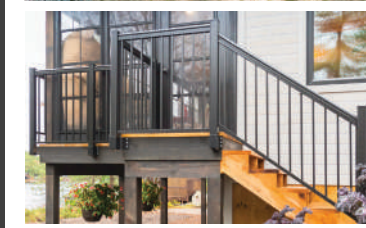

Available Colors Aluminum Colors

Glass Railing

Sunspace Sunrooms Glass Railings are the premier Railing System on the market! Virtually maintenance free, Sunspace Traditional Glass Railings are available in a variety of styles and colors and are custom built to match your home, cottage, commercial location, Deck and Sunroom Additions.

With aluminum pickets and 5mm Tempered Safety Glass, your Sunspace Traditional Glass Railings provide safety, elegance and an unobstructed view. Suitable for indoor or outdoor use and on stairs.