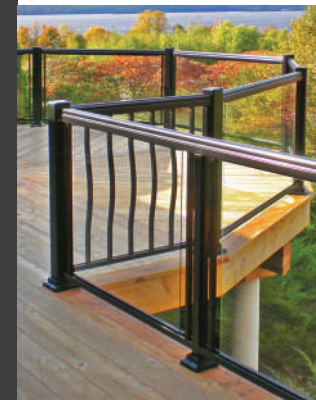

Picket Railing

Style, safety and flexible designs are the cornerstones of our Sunspace Aluminum Railing Systems and fences. With a variety of colors to choose from you have the versatility to color match your new Sunroom or the existing exterior of your home, cottage or business.

Sunspace offers a great selection of handrail and picket and belly picket designs with unlimited options for customization. Our virtually maintenance free Railing Systems & Fencing Systems are code compliant and suitable for residential or commercial use.

Aluminum & Glass Railing System

Sunspace Aluminum & Glass Railing Systems are the premier railing products on the market. Choose from a glass rail configuration or from a variety of elegant picket designs. Available in five colors, Sunspace will have a style that will best suit your home, cottage or commercial application, while providing you with safety and a low-maintenance railing solution for years to come. All Sunspace Railing Systems are custom designed and made to your specifications.

Available Colors Aluminum Colors

Glass Railing

Sunspace Sunrooms Glass Railings are the premier Railing System on the market! Virtually maintenance free, Sunspace Traditional Glass Railings are available in a variety of styles and colors and are custom built to match your home, cottage, commercial location, Deck and Sunroom Additions.

With aluminum pickets and 5mm Tempered Safety Glass, your Sunspace Traditional Glass Railings provide safety, elegance and an unobstructed view. Suitable for indoor or outdoor use and on stairs.

Topless Glass Railing