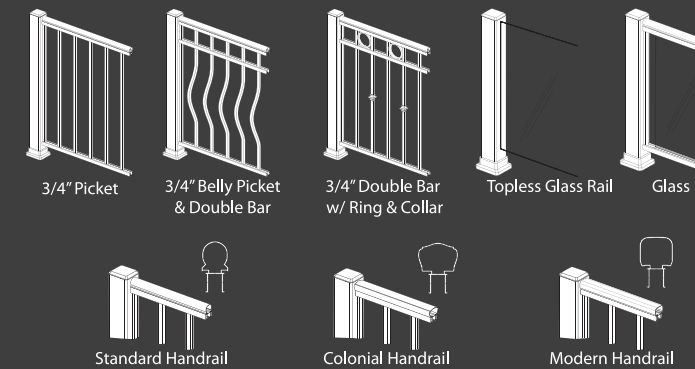

Sunspace offers a great selection of handrail and picket and belly picket designs with unlimited options for customization. Our virtually maintenance free Railing Systems & Fencing Systems are code compliant and suitable for residential or commercial use.

Aluminum & Glass Railing System

Sunspace Aluminum & Glass Railing Systems are the premier railing products on the market. Choose from a glass rail configuration or from a variety of elegant picket designs. Available in five colors, Sunspace will have a style that will best suit your home, cottage or commercial application, while providing you with safety and a low-maintenance railing solution for years to come. All Sunspace Railing Systems are custom designed and made to your specifications.

Available Colors Aluminum Colors

Glass Railing

Sunspace Sunrooms Glass Railings are the premier Railing System on the market! Virtually maintenance free, Sunspace Traditional Glass Railings are available in a variety of styles and colors and are custom built to match your home, cottage, commercial location, Deck and Sunroom Additions.

With aluminum pickets and 5mm Tempered Safety Glass, your Sunspace Traditional Glass Railings provide safety, elegance and an unobstructed view. Suitable for indoor or outdoor use and on stairs.

Topless Glass Railing