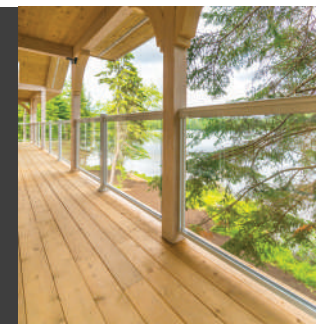

Why Choose an Aluminum & Glass Railing?

- 6063-T5 Structural Aluminum Alloy
- 5" x 5" Cast Aluminum Base with an ABS Cover & Top Cap
- Standard heights are 30", 36" or 42" or custom heights available
- Glass is heavy 5 ml, safety tempered with polished edges
- All-View Glass Railing System (frameless & 10ml safety tempered)
- Posts available in 1-1/2" x 1-1/2", 3"x3" and 4"x4" (1-1/2" + 3" in 5 colors and 4" in 4 colors)