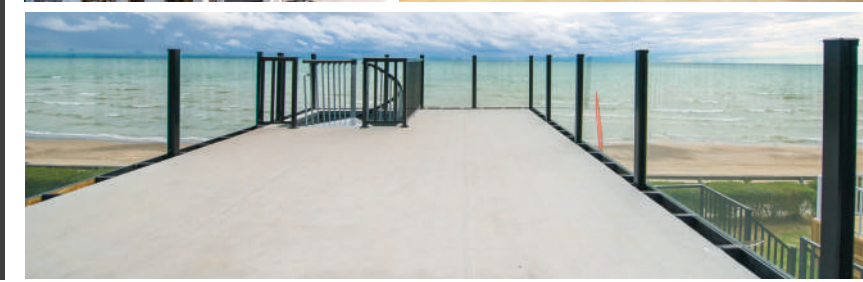

Topless Glass Railing

Preserve your views with the premier Glass Railing System on the market! Sunspace Sunrooms is a company dedicated to offering consumers low-maintenance solutions to any railing application; stylish, safe and virtually maintenance free, Sunspace Contemporary (Topless) Glass Railings are available with a variety of options, colors and are custom built to suit your home, cottage, commercial location, Deck or Sunroom Addition.

With 10mm Tempered Safety Glass suitable for use indoors and out, these railings provide you with safety, elegance and a completely unobstructed view.