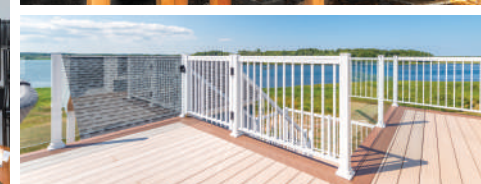

Picket Railing

Style, safety and flexible designs are the cornerstones of our Sunspace Aluminum Railing Systems and fences. With a variety of colors to choose from you have the versatility to color match your new Sunroom or the existing exterior of your home, cottage or business.

Sunspace offers a great selection of handrail and picket and belly picket designs with unlimited options for customization. Our virtually maintenance free Railing Systems & Fencing Systems are code compliant and suitable for residential or commercial use.

Aluminum & Glass Railing System

Sunspace Aluminum & Glass Railing Systems are the premier railing products on the market. Choose from a glass rail configuration or from a variety of elegant picket designs. Available in five colors, Sunspace will have a style that will best suit your home, cottage or commercial application, while providing you with safety and a low-maintenance railing solution for years to come. All Sunspace Railing Systems are custom designed and made to your specifications.

Available Colors Aluminum Colors

Glass Railing

Sunspace Sunrooms Glass Railings are the premier Railing System on the market! Virtually maintenance free, Sunspace Traditional Glass Railings are available in a variety of styles and colors and are custom built to match your home, cottage, commercial location, Deck and Sunroom Additions.

With aluminum pickets and 5mm Tempered Safety Glass, your Sunspace Traditional Glass Railings provide safety, elegance and an unobstructed view. Suitable for indoor or outdoor use and on stairs.

Topless Glass Railing