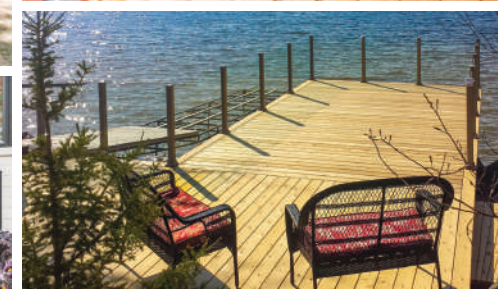

Available Colors Aluminum Colors

Glass Railing

Sunspace Sunrooms Glass Railings are the premier Railing System on the market! Virtually maintenance free, Sunspace Traditional Glass Railings are available in a variety of styles and colors and are custom built to match your home, cottage, commercial location, Deck and Sunroom Additions.

With aluminum pickets and 5mm Tempered Safety Glass, your Sunspace Traditional Glass Railings provide safety, elegance and an unobstructed view. Suitable for indoor or outdoor use and on stairs.